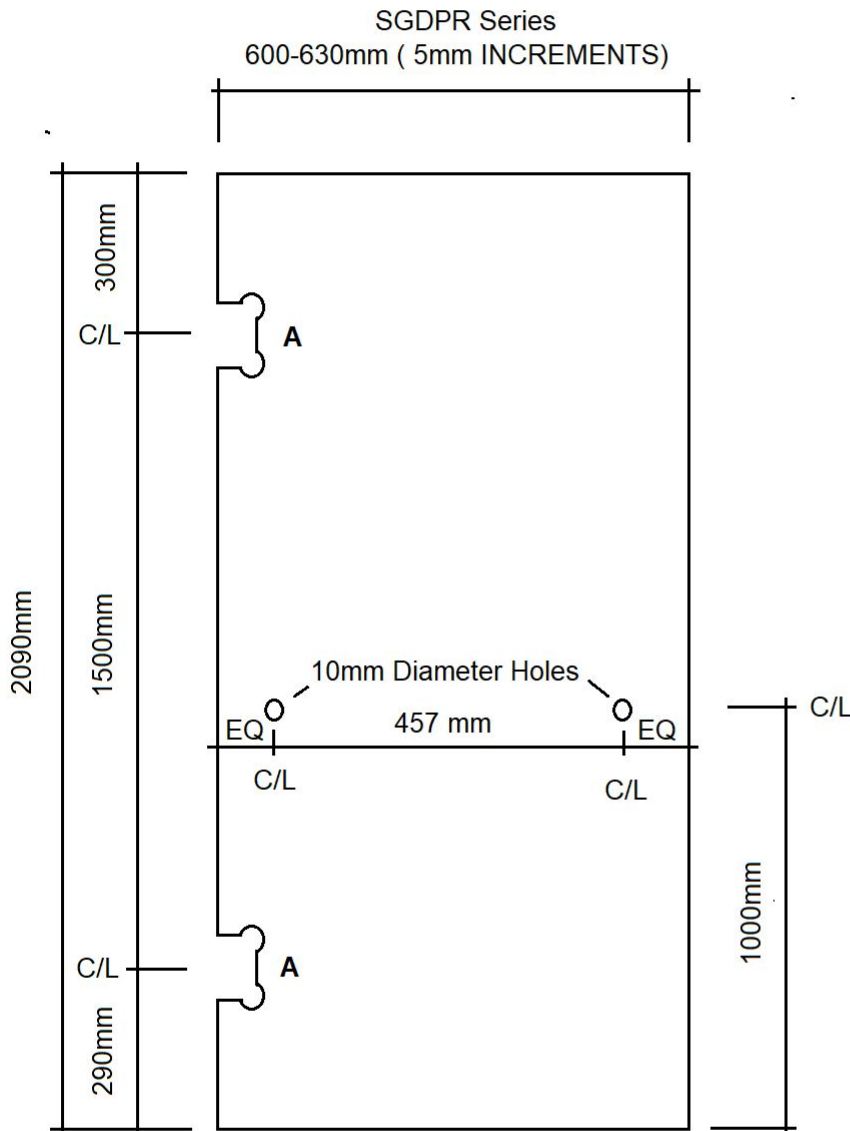

SEVCO.com.au
showerscreens + glass + hardware

Product Code

SGDPR/600-630

Product Description

- > 10 mm Clear Toughened Glass
- > 2090 mm Height Door Panel
- > Door available in 5mm increments
600/605/610/615/620/625/630mm
- > Comply to AS/NZS 2208:1996
- > To suit Towel Door Rails
(see selection in door Hardware section)
- > R2 radius to all corners

CUT OUT A