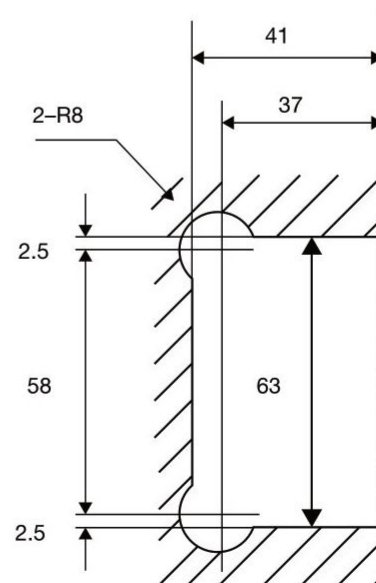

SEVCO.com.au
showerscreens + glass + hardware

Product Code

SGDPR/600-630

Product Description

- > 10 mm Clear Toughened Glass
- > 2090 mm Height Door Panel
- > Door available in 5mm increments
600/605/610/615/620/625/630mm
- > Comply to AS/NZS 2208:1996
- > To suit Towel Door Rails
(see selection in door Hardware section)
- > R2 radius to all corners

CUT OUT A